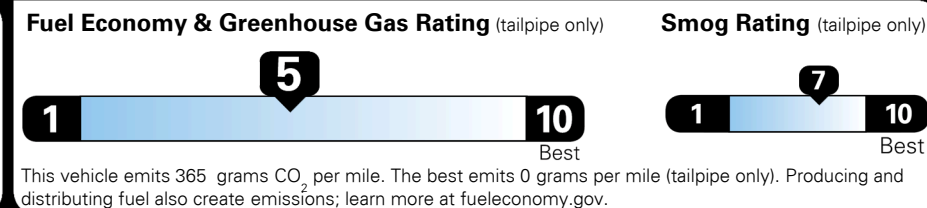

Inland Freight & Handling : \$1,045.00
Total Price : \$27,100.00

2019 NHTSA 5-Star Overall Safety Rating

EPA DOT Fuel Economy and Environment

Gasoline Vehicle

Fuel Economy

25 MPG
 combined city/hwy

22 MPG
 city

28 MPG
 highway

4.0 gallons per 100 miles

Small SUVs range from 18 to 120 MPG. The best vehicle rates 136 MPGe.

You spend \$750
 more in fuel costs over 5 years compared to the average new vehicle.

Annual fuel cost \$1,550